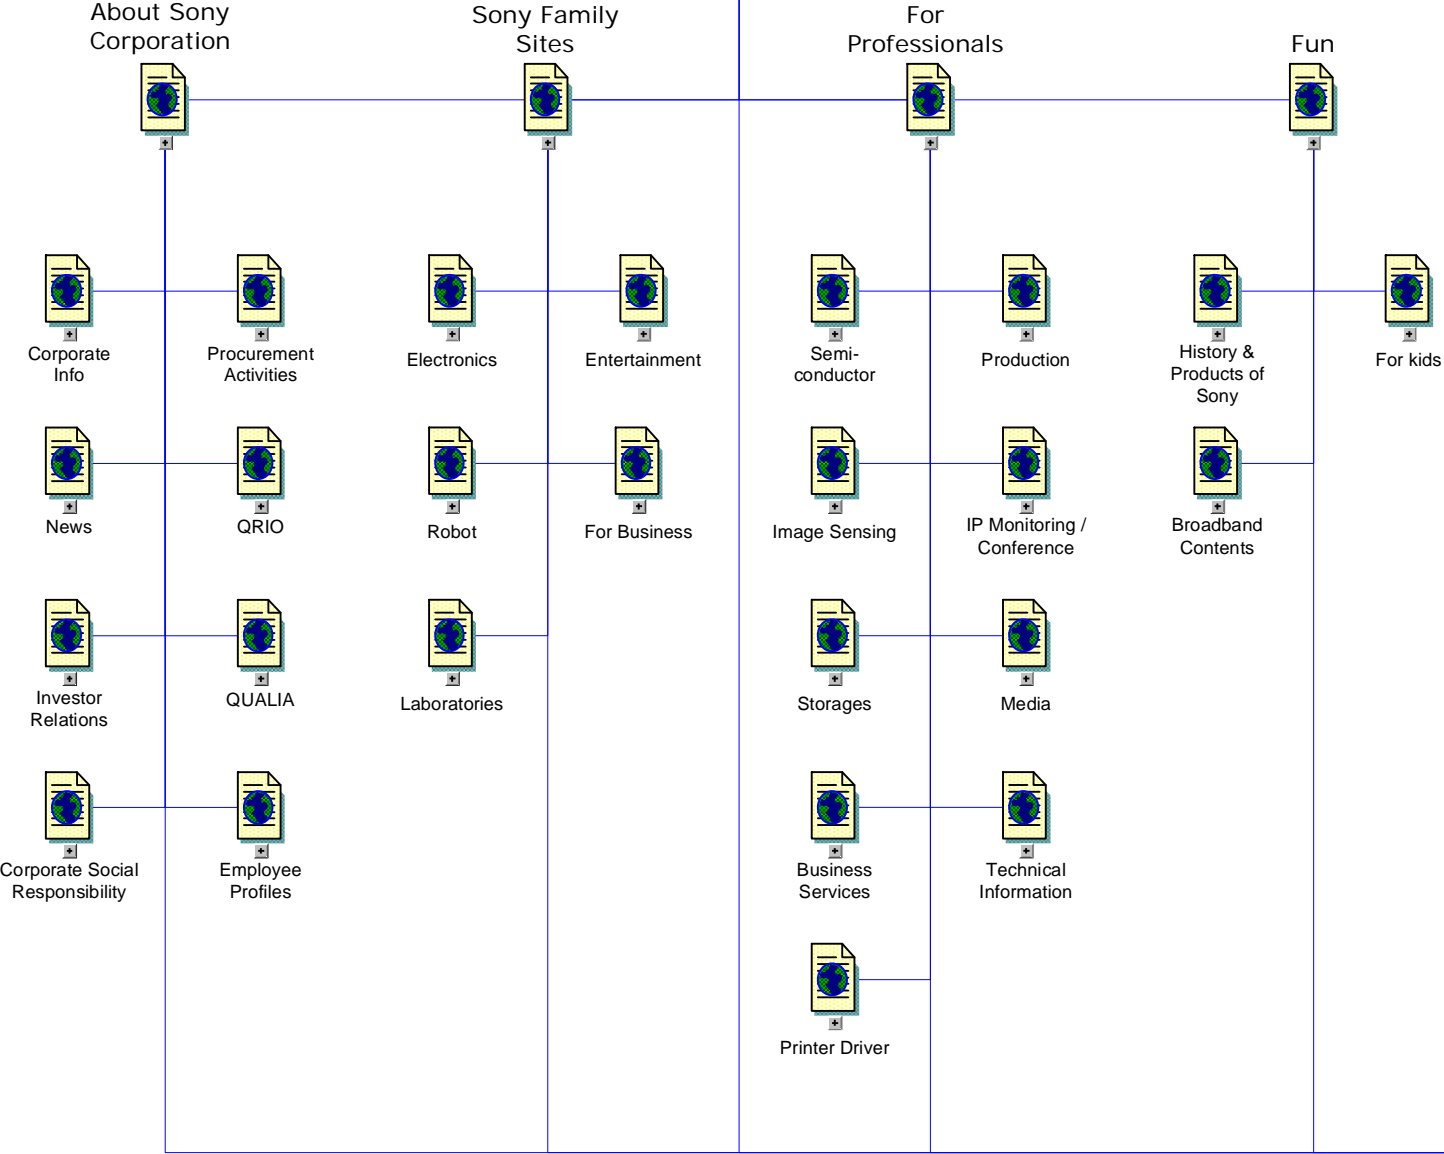

Sony.net Home Page

Utility Links section containing:

- Page Top:** Site Map, Support, Search.
- Page Bottom:** Contact Us, About this site, Terms of Use, Help.
- Utility Links:** (Bottom-most link)